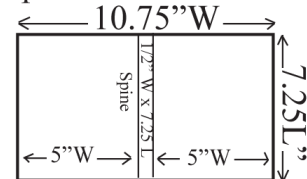

I have my own art work
 I will have someone layout the art for me

Dimensions and file formats: For artwork: Jpeg, tif or pdf files at 300 resolution preferable.

DVD Disc Layout
4.75"x4.75" for

DVD Sleeve Cover
10.75" Wide by 7.25" Long
Spine 1/2"W x 7.25 L"